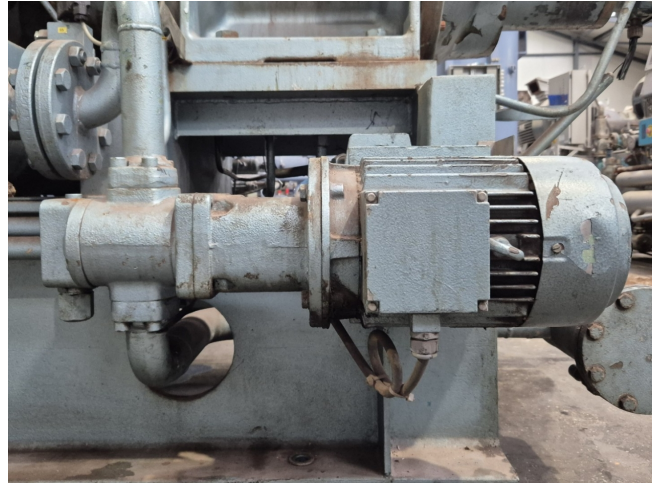

# Grasso Oil pump

## Specifications

Marque	Grasso
Type	Oil pump
Stock	1

### Used Grasso Oil pump

Used Grasso oil pump. This pump is used to provide a Grasso GSL 240-26 screw compressor from oil.